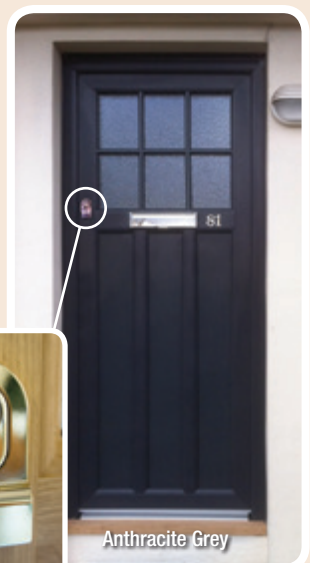

Anthracite Grey

AV2 Heritage Lock

See overleaf for the full range of "Timber Alternative" doors styles and woodgrained colour finishes